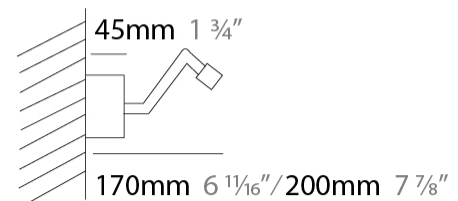

ZETA SURFACE

D43052-

base number   Finish
Options

1. To build a product code in our configurator select the specify button on the base model # product page
2. To build a manual product code on this datasheet choose from the options listed below in blue font and add the suffix to the base model #

GENERAL

Series: Zeta
Brand: Icone
Division: Design
Mounting Type: Surface
Mounting Location: Wall
Subcategory: Picture Light

PHYSICAL

Shape: Rectangle
Length (mm): 700
Length (in): 27 ⁹/₁₆
Extension (mm): 200
Extension (in): 7 ⁷/₈
Light Distribution: Direct / Indirect
Fixture Finish: BBZ / CHR / MGD
Fixture Material: Brass

ELECTRICAL

Lamp Type: LED
Input Wattage (W): 7.92
Dimming: Non-Dimmable
Driver Included: Yes
Driver Location: Integrated
Driver Type: Constant Voltage - Universal
Driver Class: Class 2
Input Voltage (V): 120 - 277
Output Voltage (V): 12
Upon Request: (See components) Remote: 0-10Vdc dimming

LED

Color Temperature (°K): 3000
Nominal Lumen (lm): 660
CRI: >90 CRI
Lamp Life (hrs): 50000

OPTICAL

RATINGS AND CERTIFICATIONS

Certified By: Certified for North American Standards
IP rating: IP20

PROJECT	_____
TYPE	_____
SPECIFIER	_____
QUANTITY	_____
DATE	_____