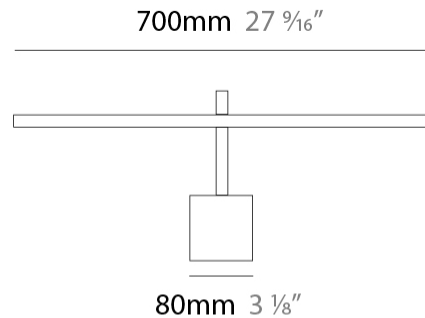

ZETA SURFACE

D43052-

base number   Finish
Options

1. To build a product code in our configurator select the specify button on the base model # product page
2. To build a manual product code on this datasheet choose from the options listed below in blue font and add the suffix to the base model #

GENERAL

Series: Zeta
Brand: Icone
Division: Design
Mounting Type: Surface
Mounting Location: Wall
Subcategory: Picture Light

PHYSICAL

Shape: Rectangle
Length (mm): 700
Length (in): 27 ⁹/₁₆
Extension (mm): 200
Extension (in): 7 ⁷/₈
Light Distribution: Direct / Indirect
Fixture Finish: BBZ / CHR / MGD
Fixture Material: Brass

ELECTRICAL

Lamp Type: LED
Input Wattage (W): 7.92
Dimming: Non-Dimmable
Driver Included: Yes
Driver Location: Integrated
Driver Type: Constant Voltage - Universal
Driver Class: Class 2
Input Voltage (V): 120 - 277
Output Voltage (V): 12
Upon Request: (See components) Remote: 0-10Vdc dimming

LED

Color Temperature (°K): 3000
Nominal Lumen (lm): 660
CRI: >90 CRI
Lamp Life (hrs): 50000

OPTICAL

RATINGS AND CERTIFICATIONS

Certified By: Certified for North American Standards
IP rating: IP20

PROJECT	_____
TYPE	_____
SPECIFIER	_____
QUANTITY	_____
DATE	_____